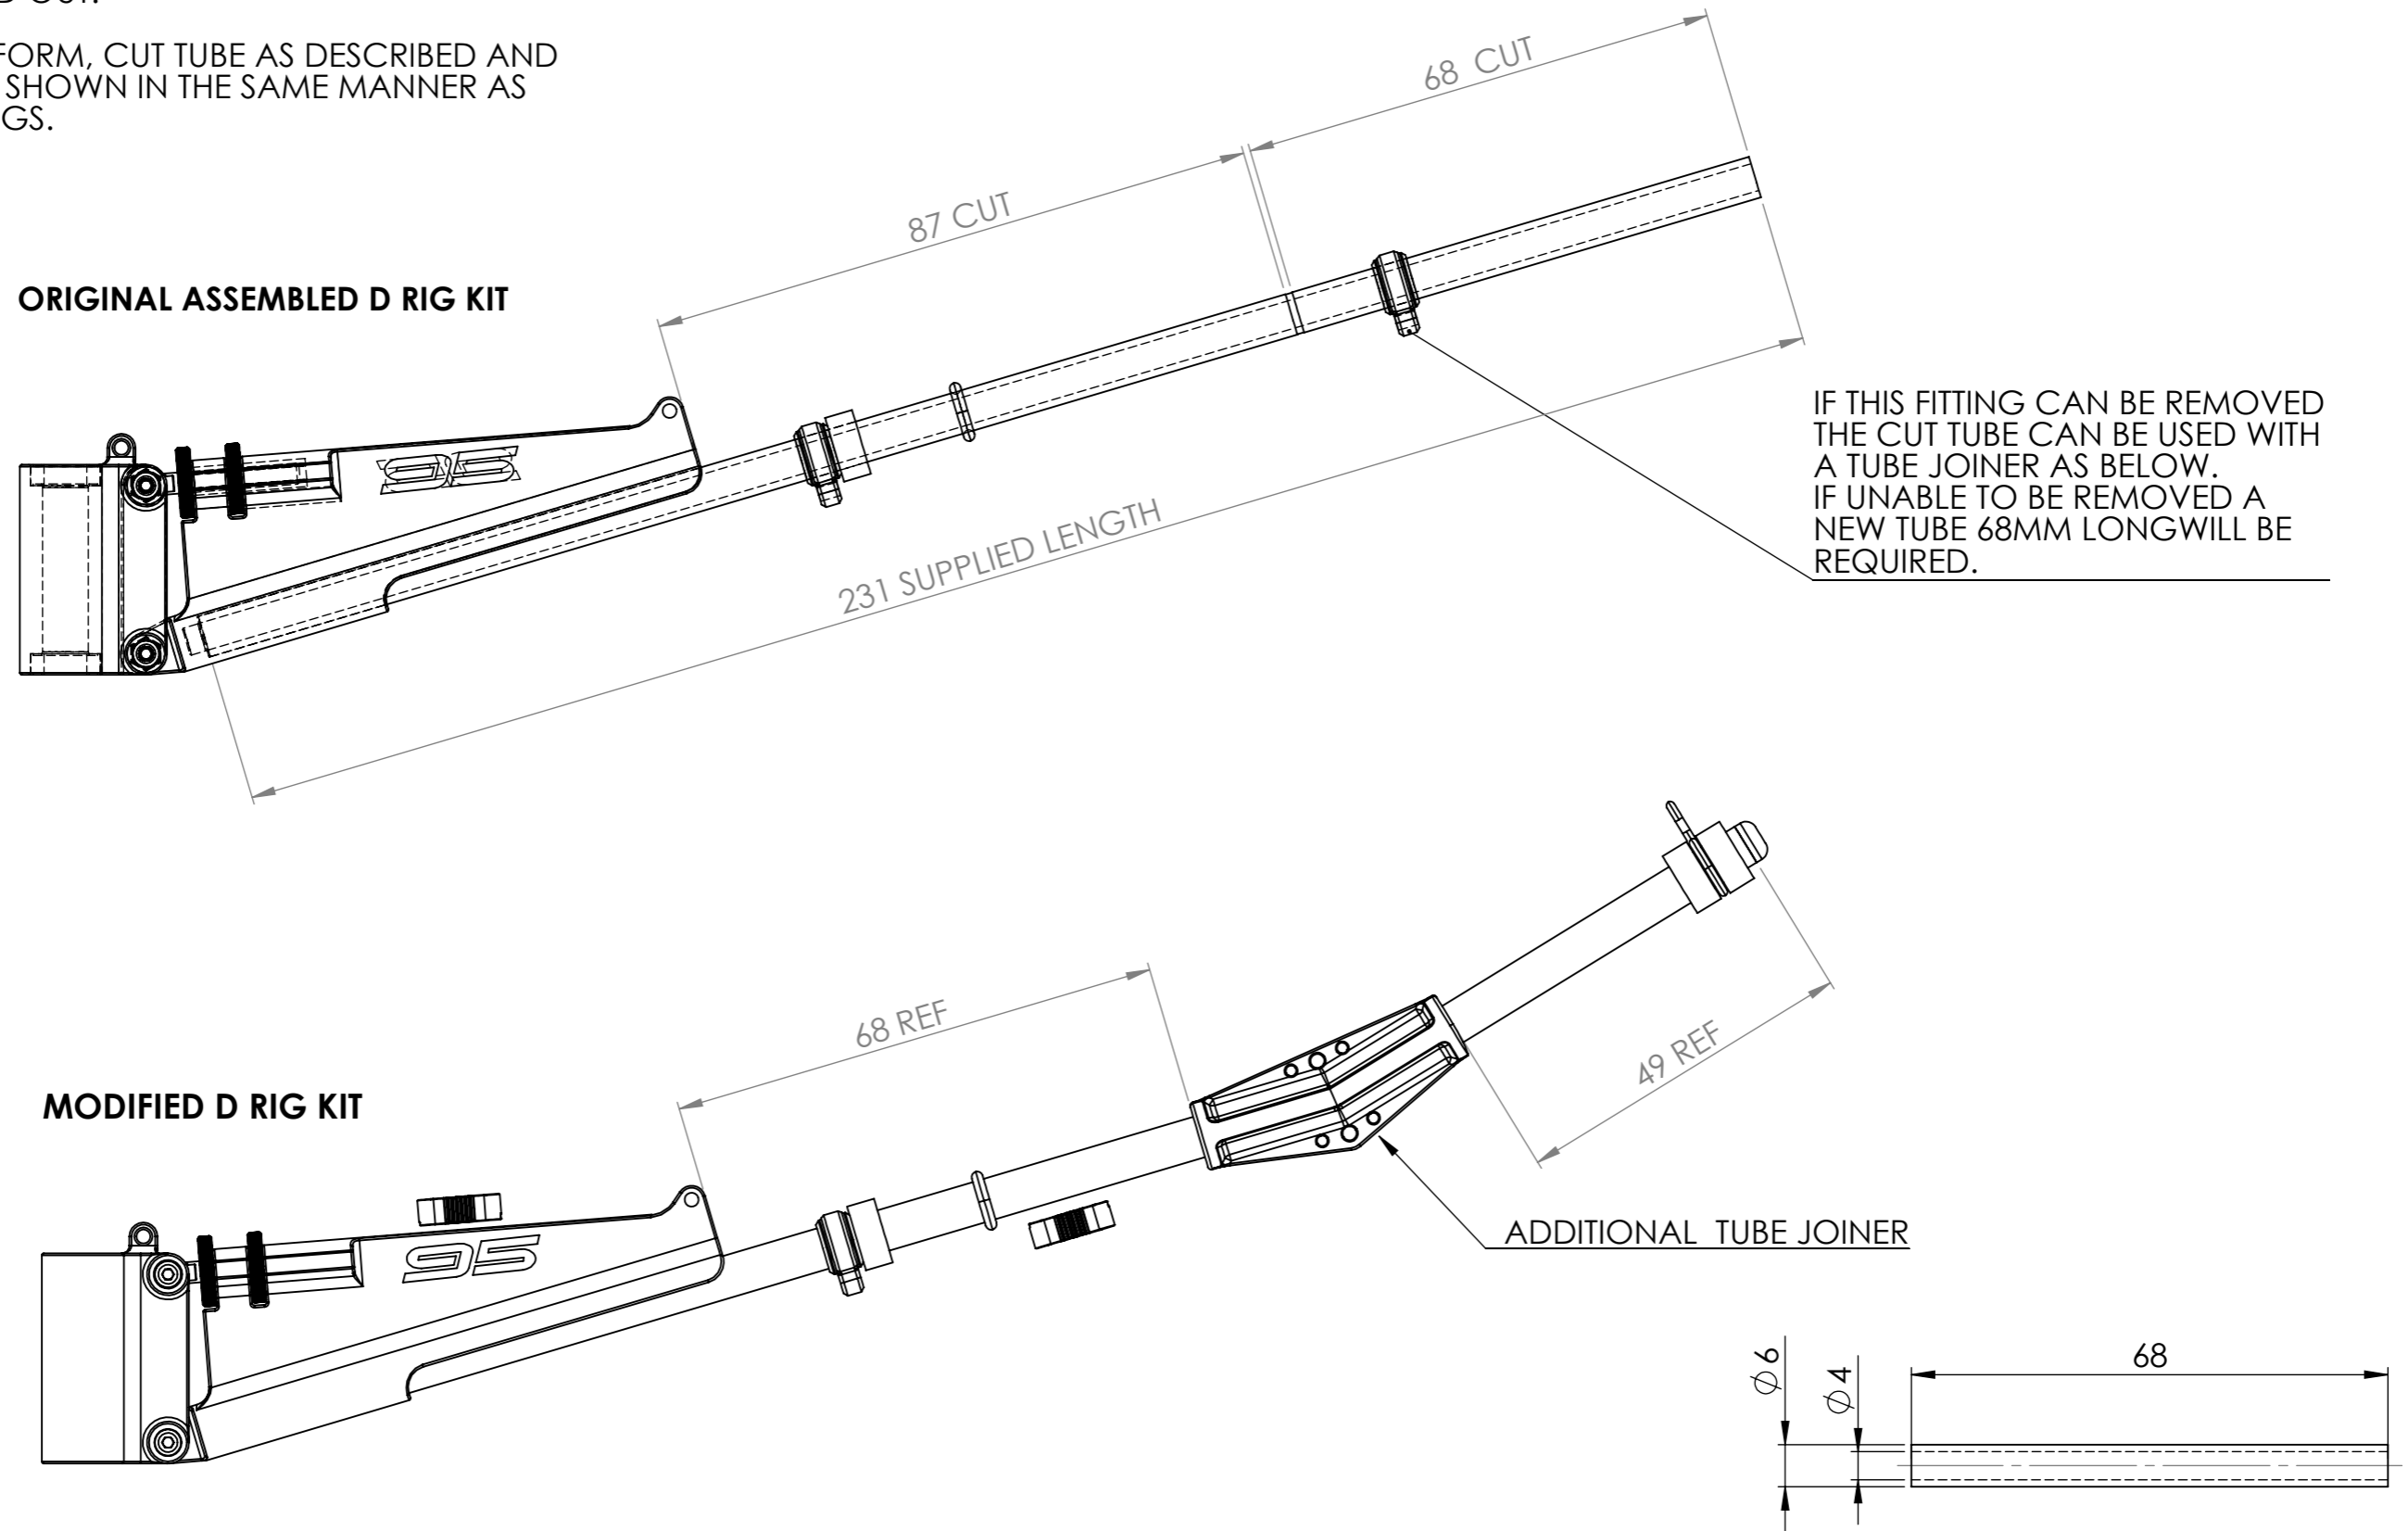

NOTE

1. THIS DRAWING DETAILS THE MODIFICATION TO AN ASSEMBLED 'D' RIG KIT CONTAINING THE NEW STYLE GOOSENECK ASSY. AND ASSUMES FULL ASSEMBLY HAS BEEN CARRIED OUT.

IF STILL IN KIT FORM, CUT TUBE AS DESCRIBED AND ASSEMBLE AS SHOWN IN THE SAME MANNER AS A,B, AND c RIGS.

MODIFICATION TO NEW GOOSENECK 'D' RIG KIT